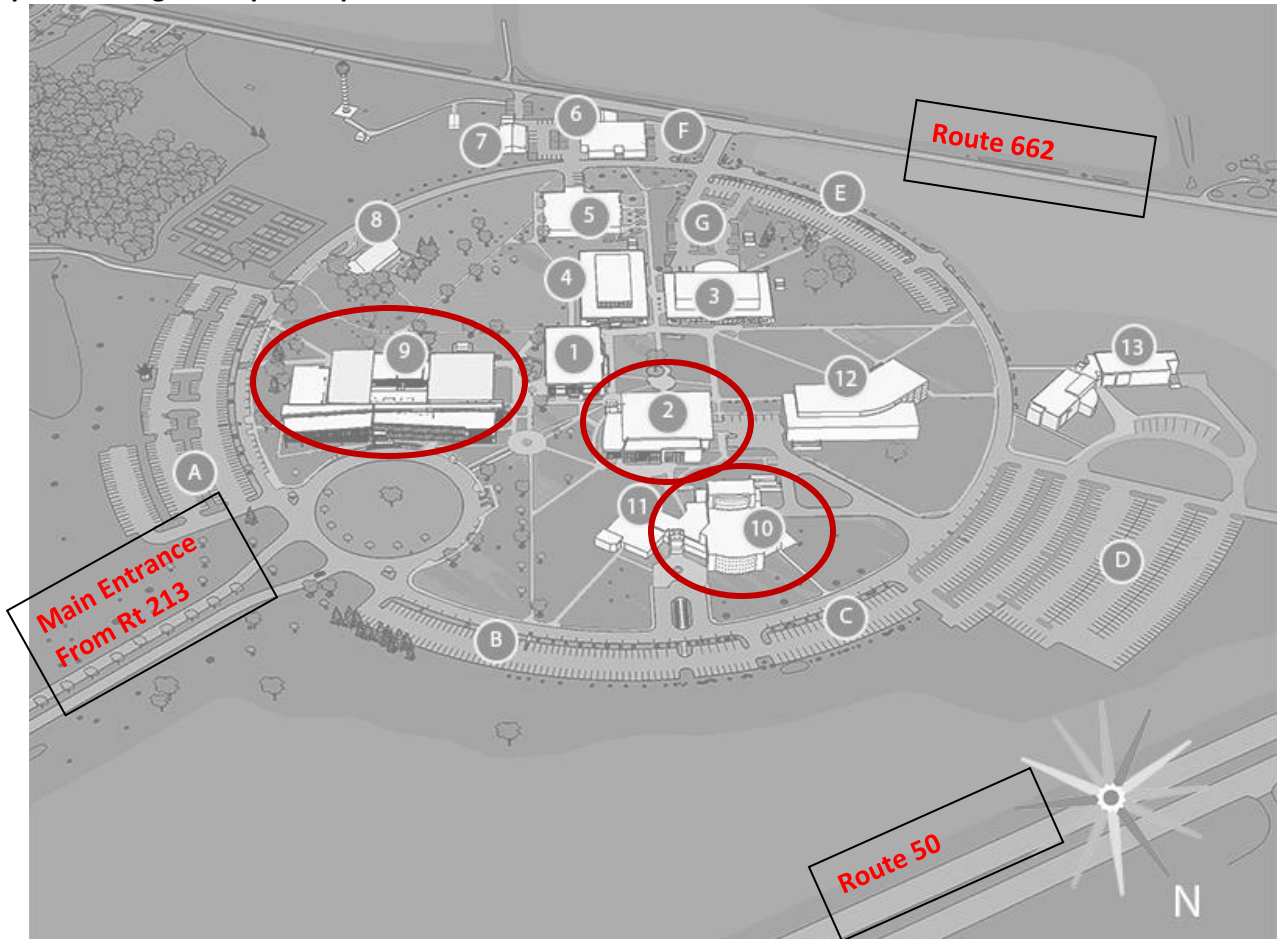

Chesapeake College- Campus Map

#9 – Athletics Building (HPAC) – Registration, Vendors, Dance Studio, Gym 1 & 2, Add'l Dance Room, Classroom, Faculty Hospitality

#2 – Caroline Center – Lower Level (dance space), Cafeteria/Dining (dining services available)

#10 – Todd Performing Arts Center – satellite info desk (lobby), stage, Add'l Dance Room (AUD 101)

In Centreville

(10 minutes North on Rte 213)

Shopping Plaza is on the right

- Walgreens
- Food Lion
- Domino's
- McDonald's
- Beijing Kitchen
- Ace Hardware
- Family Dollar